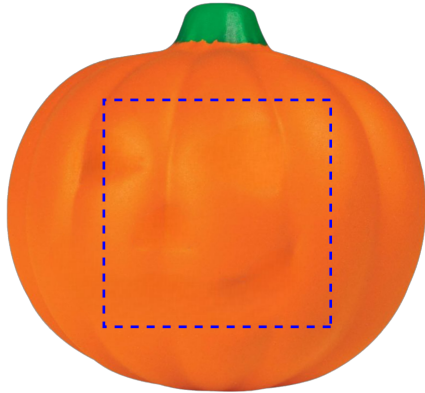

Halloween Pumpkin Stress Ball

Order Details

Order Number:

Quantity:

Color: Orange

Logo Placement

***NOTE:** Please review your sketch carefully, paying special attention to spelling, grammar, punctuation, graphic placement, fonts, layout, dimensions and safety lines. Once a sketch is approved, we will begin production on your order exactly as its shown in the approved sketch. Any changes requested after approval will be subject to additional fees and production delay.